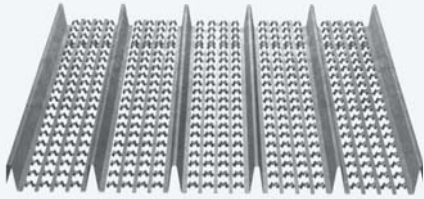

S I T

Specialized Import
& Trading Company

Building materials that create solutions

**Expansion Joint
Bitumen Fibre Boards**

**Expansion Joint
PE Closed Cell Boards**

**Polyethylene Foam
Backer Rods**

**Construction Joint
Hy-Rib Lath**

**Dowel Bar
Expansion Caps**

**PVC
Crack Inducers**

**Dimpled Drainage
Sheets**

**Plaster/Render
Rib Lath**

**Pipe/Soil Nail
Centralizers**

**Tie Rods
& Accesories**

**Formwork's
Accessories**

**Water-Swellable
Sealing Plugs & Rings**

**PVC Chamfer Strips/
Plastic Profiles**

**Self-Adhesive
Foam Tapes**

**Leveling
Shim Pads**

Rebar
Concrete Spacers

Rebar
Plastic Spacers

Pile Cage
Spacers

Pipe/Duct Bank
Spacers

Paving Pads/
Roof Tile Spacers